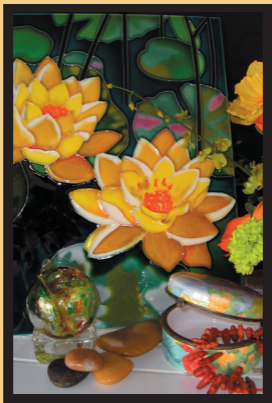

Papyrus

Cards & Gifts

unique Canadian artisans

inspiring fanciful giftware

distinctive jewellery

At the Cannery · 104-2537 Beacon Ave.
Sidney, BC · (250) 656-1358